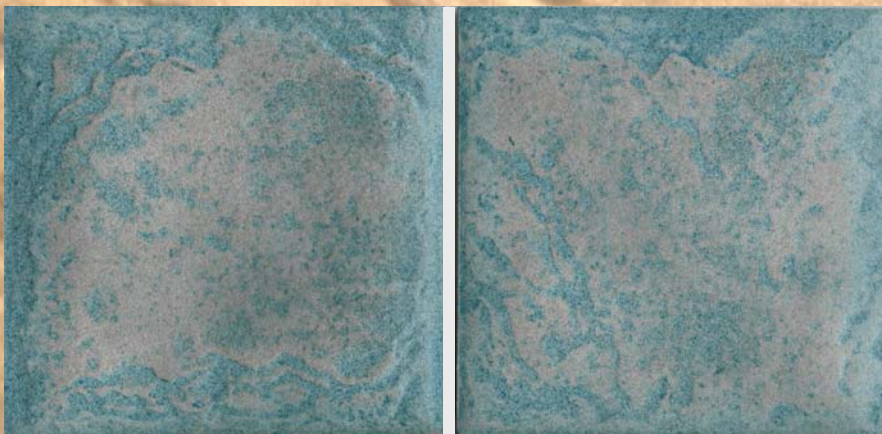

Tudor 6x6

TS-IVORY

TS-LAGOON

To achieve the look of natural stone, the shade tones and surface texture of the Tudor series will vary from piece to piece and within each piece. Matching 3x12 surface bullnose for TS-IVORY and matching 6x6 surface bullnose for TS-LAGOON & TS-MIST are available on a special order basis.