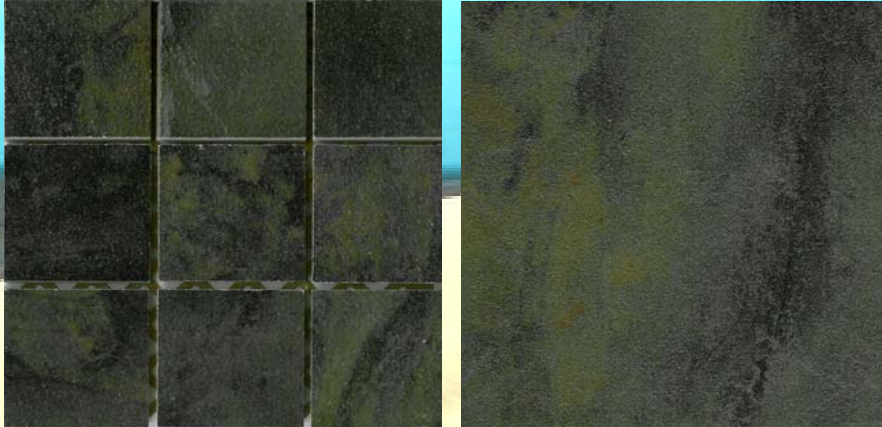

Painted Desert 6x6

PAINTED DESERT NERO

To achieve the look of natural stone, the shade tones and surface texture of the Painted Desert series will vary greatly from piece to piece and within each piece.

The 2x2 Painted Desert (shown alongside the 6x6) are sold by the 13x13 sheet.

PAINTED DESERT ORO

PAINTED DESERT VERDE