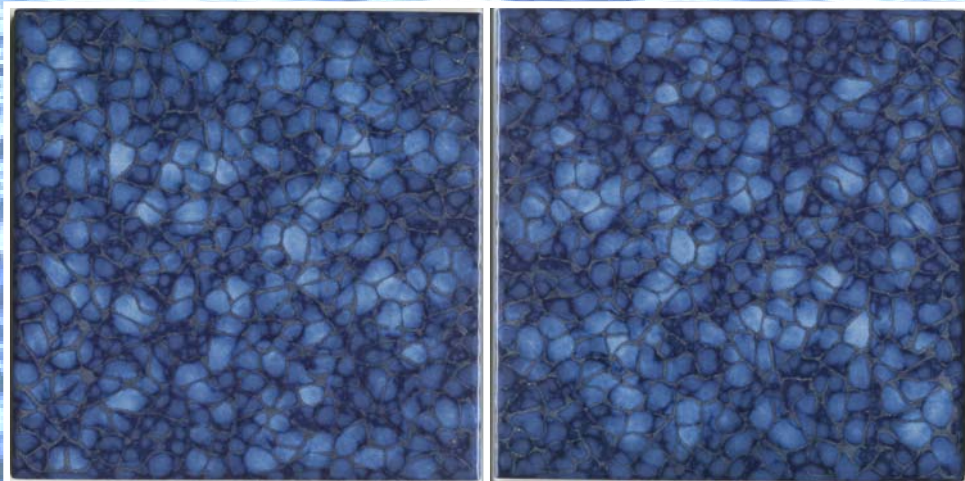

Gothic 6x6

GOTHIC-BLUE

GOTHIC TEAL

In addition to the natural variation in shades of all kiln fired products, there is typically a similar variation with the printer's ink. We strongly recommend that final selections are made from actual samples, rather than from the images in this catalog. Use constitutes acceptance.