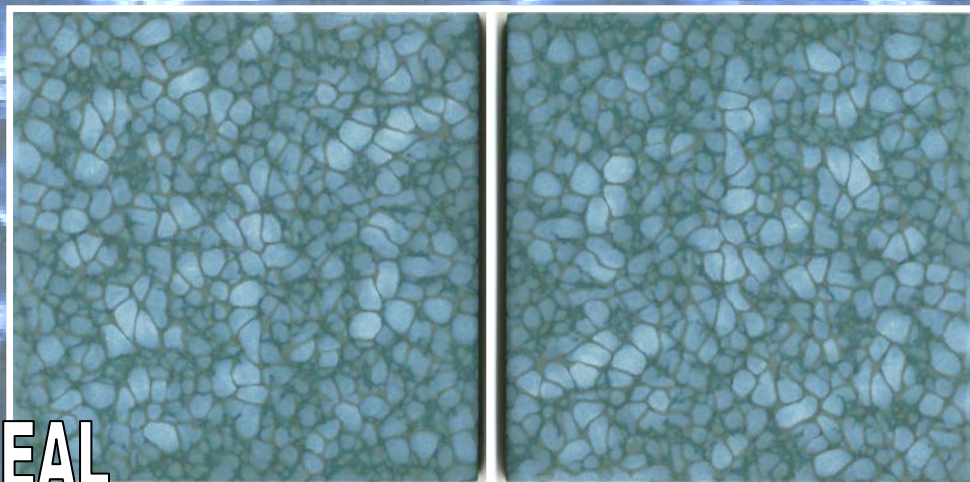

Gothic 6x6

GOTHIC-BLUE

GOTHIC TEAL

In addition to the natural variation in shades of all kiln fired products, there is typically a similar variation with the printer's ink. We strongly recommend that final selections are made from actual samples, rather than from the images in this catalog. Use constitutes acceptance.