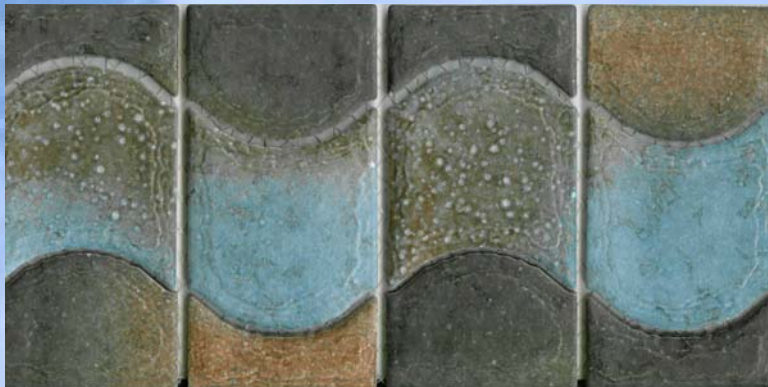

Coral Reef

NWCR-915

NWCR-920

To accomplish the look of natural stone, the Coral Reef series is designed with a rustic matte finish which varies greatly in texture and color from piece to piece and within each piece.