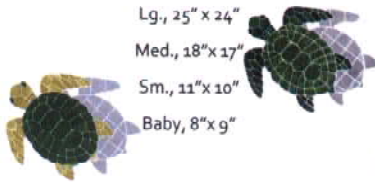

Sm., 8"x 8"

Shadow Dolphin, straight

Med., 21"x 42"

Sm., 12"x 25"

Shadow Ray 34"x 50"

Shadow Turtle, Top view, Green or Natural

Lg., 25" x 24"

Med., 18" x 17"

Sm., 11" x 10"

Baby, 8" x 9"

Shadow Shark 24"x 61"

Shadow Octopus 36"x 38"

Shadow Koi Fish red 8"x 12"

Shadow Koi Fish orange 8"x 11"

Shadow Sea Turtle Sm. 18"x 26"

Shadow Sea Turtle Lg. 28"x 38"