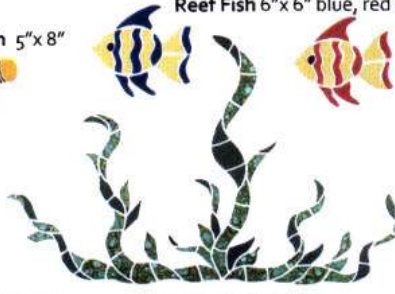

artistryinmosaics inc.
integrity in product and people

Tang Fish 4"x 5"

Tang, Regal 3"x 9"

Clown Fish 5"x 8"

Reef Fish 6"x 6" blue, red or teal

Angel Fish, Flame

Lg.. 14" x 10", Sm.. 8" x 6"

Reef Sea Grass Accent 21"x 17"

Reef Anemone Accent 18"x 17"

Sea Grass 25"x 40"

Reef Scene 21"x 33"

Angel Fish, Banded

Sm.. 9"x 10", Lg.. 12" x 13",

Butterfly Fish, Spiked 4"x 5"

Butterfly Fish, Masked 6"x 8"

Crab, baby 6"x 6" tan, teal or blue

Crab, Blue Swimmer 7"x 12"

Crab, Red 6"x 11"

Lobster, Lg.. 12" x 18", Sm.. 8" x 12"

Reef Coral Accent 22"x 17"

Seaweed 16"x 12"

Sea Turtle

Sm.. 18" x 24", Lg.. 27" x 35",

Starfish 9"x 9"

Turtle, Top view, Green or Natural

Lg., 21" x 21"

Med., 16" x 15"

Sm., 9" x 9"

Baby, 7" x 8"

Turtle, Side view, Green or Natural

Lg., 19" x 24"

Med., 13" x 16"