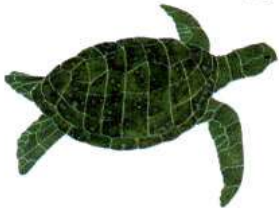

artistryinmosaics inc.
integrity in product and people

Tang Fish 4"x 5"

Tang, Regal 3"x 9"

Clown Fish 5"x 8"

Reef Fish 6"x 6" blue, red or teal

Angel Fish, Flame

Lg.. 14" x 10", Sm.. 8" x 6"

Reef Sea Grass Accent 21"x 17"

Reef Anemone Accent 18"x 17"

Sea Grass 25"x 40"

Reef Scene 21"x 33"

Angel Fish, Banded

Sm.. 9"x 10", Lg.. 12" x 13",

Butterfly Fish, Spiked 4"x 5"

Butterfly Fish, Masked 6"x 8"

Crab, baby 6"x 6" tan, teal or blue

Crab, Blue Swimmer 7"x 12"

Crab, Red 6"x 11"

Lobster, Lg.. 12" x 18", Sm.. 8" x 12"

Reef Coral Accent 22"x 17"

Seaweed 16"x 12"

Sea Turtle

Sm.. 18" x 24", Lg.. 27" x 35",

Starfish 9"x 9"

Turtle, Top view, Green or Natural

Lg., 21" x 21"

Med., 16" x 15"

Sm., 9" x 9"

Baby, 7" x 8"

Turtle, Side view, Green or Natural

Lg., 19" x 24"

Med., 13" x 16"