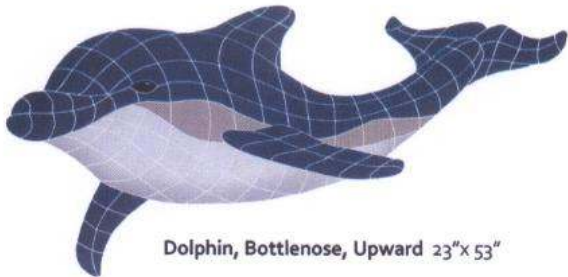

artistryinmosaics inc.

integrity in product and people

Dolphin, Bottlenose, Upward 23"x 53"

Dolphin, Bottlenose, Downward 20"x 48"

Dolphin, downward, blue or gray

Lg., 53" x 40"

Med., 38" x 24"

Sm., 22" x 16"

Baby, 14" x 8"

Dolphin, upward, blue or gray

Lg., 52" x 41"

Med., 36" x 27"

Sm., 21" x 18"

Baby, 13" x 11"

Ball, blue or multicolor

Lg., 14"

Med., 10"

Sm., 6"

Baby, 4"

Dolphin, straight, blue or gray

Lg., 53" x 40"

Med., 38" x 24"

Sm., 22" x 16"

Baby, 14" x 8"