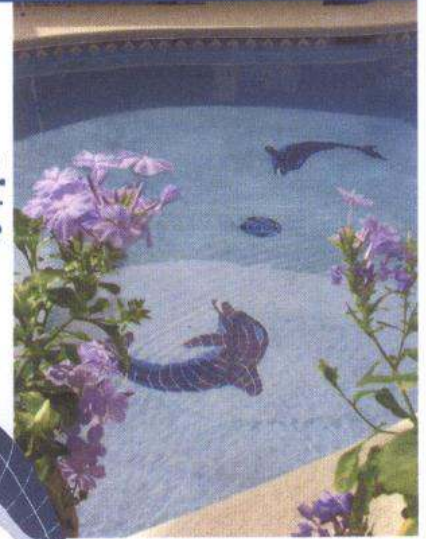

artistryinmosaics inc.

integrity in product and people

Dolphin, Bottlenose, Upward 23"x 53"

Dolphin, Bottlenose, Downward 20"x 48"

Dolphin, downward, blue or gray

Lg., 53" x 40"

Med., 38" x 24"

Sm., 22" x 16"

Baby, 14" x 8"

Dolphin, upward, blue or gray

Lg., 52" x 41"

Med., 36" x 27"

Sm., 21" x 18"

Baby, 13" x 11"

Ball, blue or multicolor

Lg., 14"

Med., 10"

Sm., 6"

Baby, 4"

Dolphin, straight, blue or gray

Lg., 53" x 40"

Med., 38" x 24"

Sm., 22" x 16"

Baby, 14" x 8"