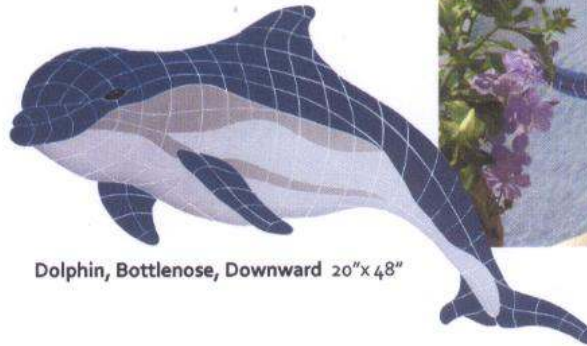

artistryinmosaics inc.

integrity in product and people

Dolphin, Bottlenose, Upward 23"x 53"

Dolphin, Bottlenose, Downward 20"x 48"

Dolphin, downward, blue or gray

Lg., 53" x 40"

Med., 38" x 24"

Sm., 22" x 16"

Baby, 14" x 8"

Dolphin, upward, blue or gray

Lg., 52" x 41"

Med., 36" x 27"

Sm., 21" x 18"

Baby, 13" x 11"

Ball, blue or multicolor

Lg., 14"

Med., 10"

Sm., 6"

Baby, 4"

Dolphin, straight, blue or gray

Lg., 53" x 40"

Med., 38" x 24"

Sm., 22" x 16"

Baby, 14" x 8"