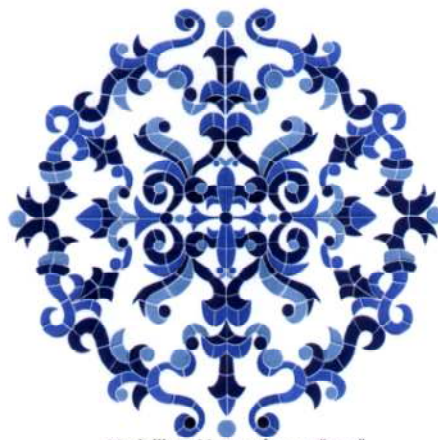

**artistryinmosaics inc.**  
*integrity in product and people*

Medallion, Athena 42"x 42"

Medallion, Dolphin 36"x 36"

Compass, Eight Point 36"x 36"

Light Accent, Masterpiece 28"x 42"

Medallion, Masterpiece 42"x 42"

Dolphin, Mini 4"x 6" dark blue, gray or light blue

Nautilus, Mini 3"x 2" blue or tan

Conch, Mini 2.5"x 1.5" blue or tan

Seahorse, Mini 3"x 1.5" blue or tan

Turtle, Mini 3"x 3" green or tan

Tropical Fish, Mini 2"x 3.5" blue, coral, green or yellow

Sanddollar, Baby 5"x 5" coral, dark blue, light blue, green or tan

Shell, Baby 5"x 5" coral, dark blue, light blue, green or tan

Starfish, Baby 5"x 5" coral, dark blue, light blue, green or tan

In addition to the natural variation in shades of all kiln fired products, there is typically a similar variation with the printer's ink. We strongly recommend that final selections are made from actual samples, rather than from the images in this catalog. Use constitutes acceptance.